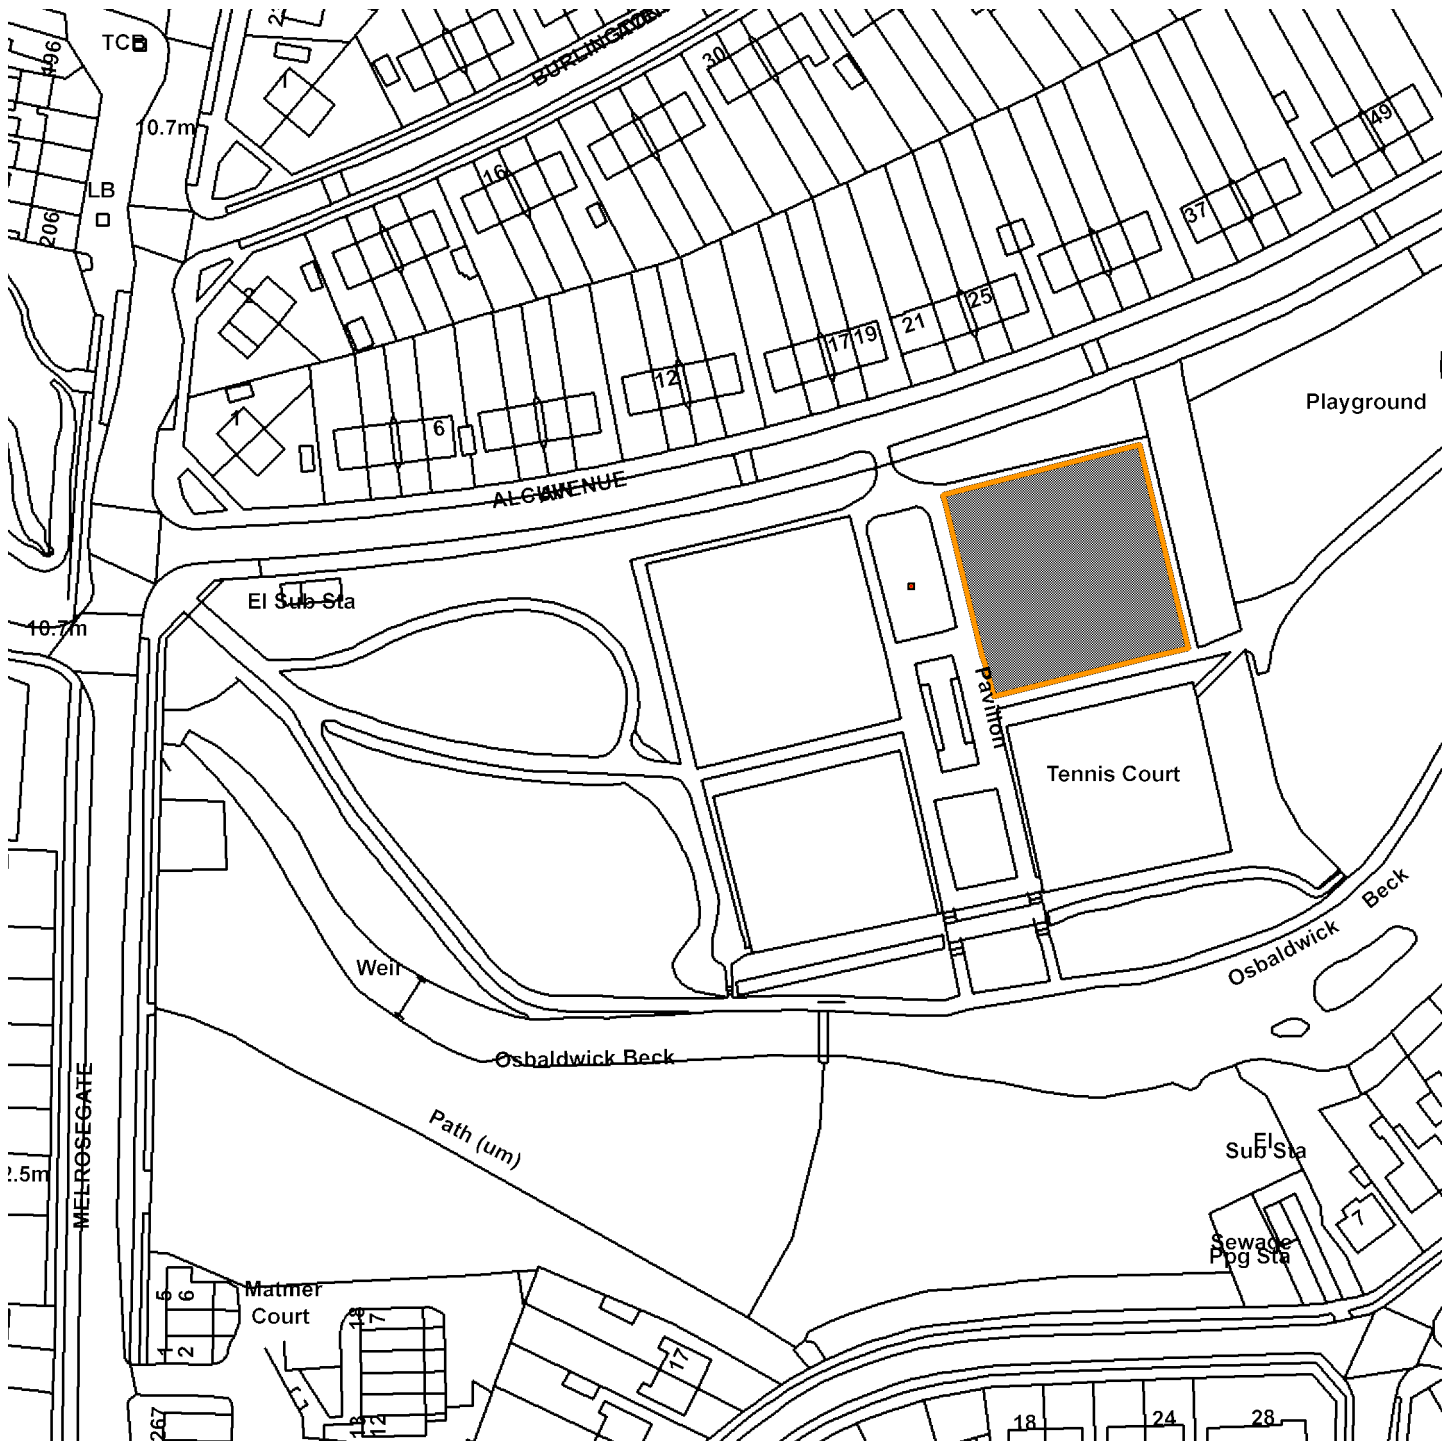

16/01256/GRG3

Hull Road Bowling Green, Alcuin Avenue, York

Scale : 1:1386

Reproduced from the Ordnance Survey map with the permission of the Controller of Her Majesty's Stationery Office © Crown Copyright 2000.

Unauthorised reproduction infringes Crown Copyright and may lead to prosecution or civil proceedings.

Organisation	City of York Council
Department	CES
Comments	Location Plan
Date	24 October 2016
SLA Number	Not Set